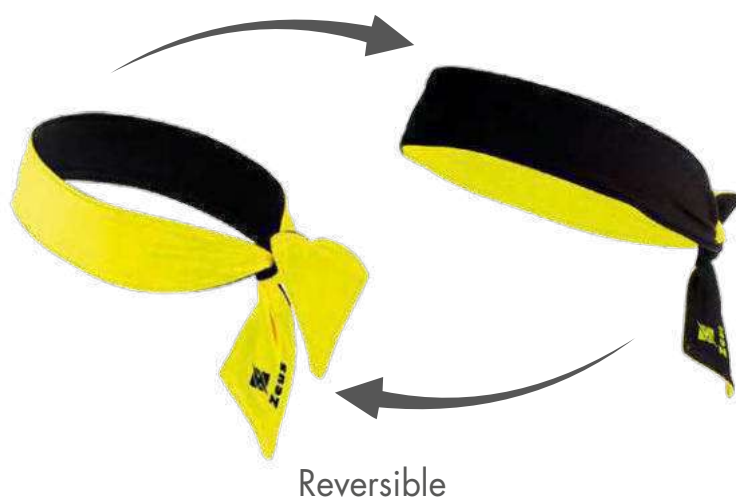

BANDANA PADEL

MISURE / SIZES: 35 cm length

MATERIALE / MATERIAL:

87% Poliestere/Polyester
13% Elastan/Elastane

AVAILABLE UNTIL
2025

PADEL
LINE