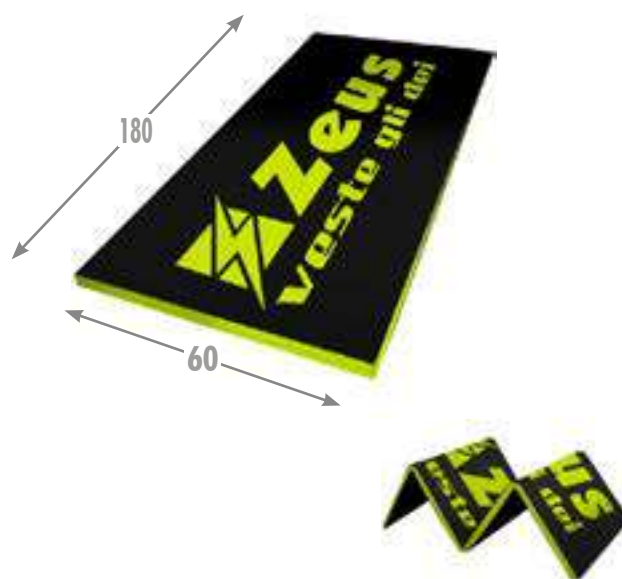

Exterior: 100% PVC

Materassino stuoia pieghevole per esercizi, ideale per il fitness/
Foldable exercise mat, ideal for fitness.

**AVAILABLE UNTIL
2025**

STUOIA FIT

MISURE / MEASURES

60x160x0,7 cm

MATERIALE / MATERIAL