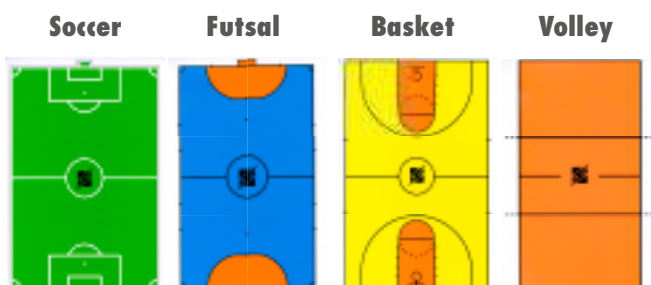

COACH BOARD

MATERIALE / MATERIAL

100% Ecopelle/Eco-leather

DESCRIZIONE / DESCRIPTION

Coach Board

CONTENUTO / CONTENTS

AVAILABLE UNTIL
2027