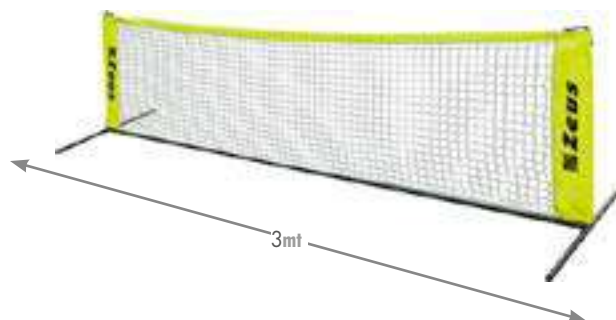

SOCCER TENNIS SET

MISURE / MEASURES

3 mt x 85 cm

MATERIALE / MATERIAL

Struttura in acciaio/
Steel structure

Kit calcio-tennis utilizzabile su terreni sintetici e indoor/
Football-tennis kit for synthetic and indoor grounds

AVAILABLE UNTIL

2025

SOCCER TENNIS+VOLLEY+BADMINTON SET

MISURE / MEASURES

Set regolabile da 1 a 2 mt/
Adjustable set from 1 to 2 meters