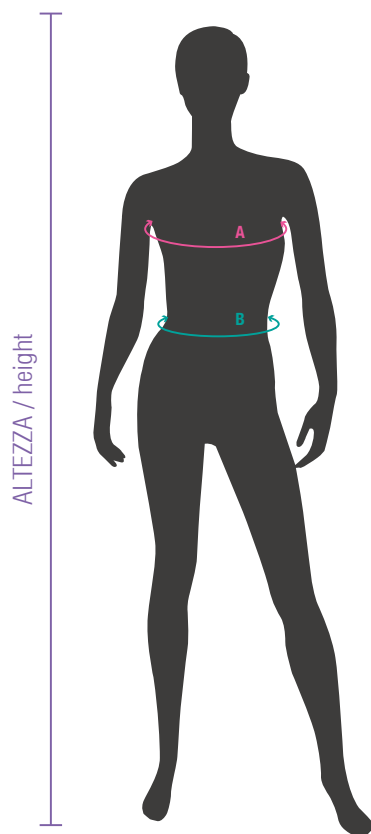

WOMEN'S SIZE CHART

TUTE TRACKSUITS							
TAGLIE SIZES		XS	S	M	L	XL	2XL
ETÀ YEARS		9-10	11-13				
ALTEZZA HEIGHT		128-140	140-155	155-175	175-183	184-189	190-198
A - CIRCONFERENZA TORACE A - CHEST MEASUREMENT		88	92	96	102	108	116
B - CIRCONFERENZA VITA B - WAIST MEASUREMENT		56	60	64	72	80	82

KIT							
TAGLIE SIZES	2XS	XS	S	M	L	XL	2XL
ETÀ YEARS	7-8	9-10	11-13				
ALTEZZA HEIGHT	118-128	128-140	140-155	155-175	175-183	184-189	190-198
A - CIRCONFERENZA TORACE A - CHEST MEASUREMENT	72	74	84	88	92	96	100
B - CIRCONFERENZA VITA B - WAIST MEASUREMENT	54	56	60	64	68	72	76

* Le misure indicate sono approssimative e possono variare da modello a modello e da tessuto a tessuto

* Measurements indicated are approximate and may vary from model to model and from fabric to fabric